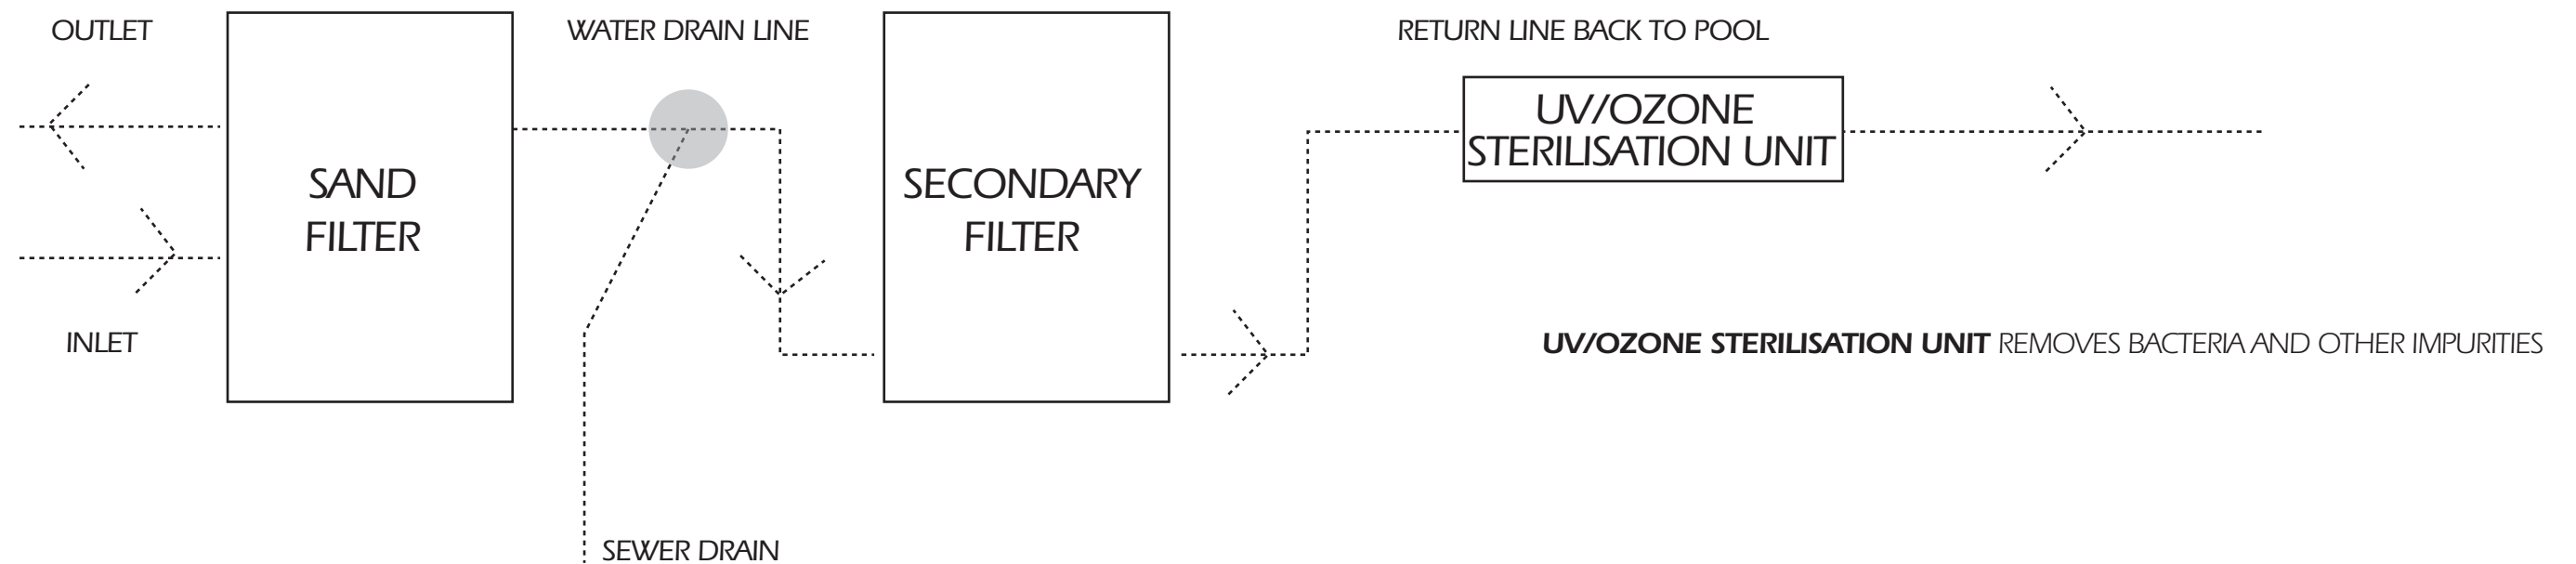

Splash 'n Save Water Quality Control Program

TO FURTHER ASSIST WITH THE OVERALL QUALITY OF YOUR WATER, THESE OPTIONAL EXTRAS CAN BE INSTALLED ON THE RETURN LINE OF YOUR POOL

OPTION A

OPTION B